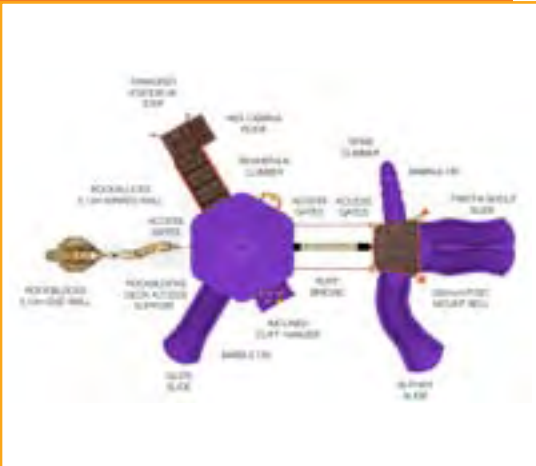

PLUS 1 FREE ITEM!
See section A on the back cover for details.

PSS-911-EN Challengers®

SALE

SAVE **\$29,737**
15% Valid through 14 August 2009

List: \$34,985

SAVE \$5,248!

Fun-Filled Play Events.....	15
Capacity.....	Up to 43 children ages 2-14
Size.....	9,5m x 5,5m x 3,9m
Use Zone	13,6m x 9,3m
Weight.....	1 173kg
Installation Time.....	39 hours