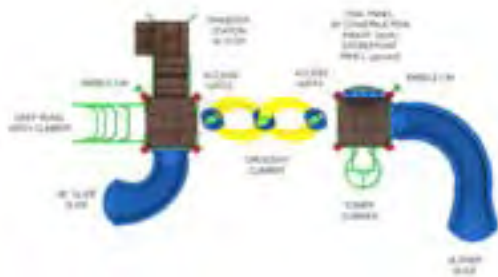

PSS-906-EN Challengers®

**SAVE
\$3,516!**

SALE

SAVE 15% \$19,921
Valid through 14 August 2009

List: \$23,437

Fun-Filled Play Events.....	19
Capacity.....	Up to 35 children ages 2-14
Size.....	7,9m x 4,1m x 3,5m
Use Zone.....	11,1m x 7,6m
Weight.....	719kg
Installation Time.....	35 hours