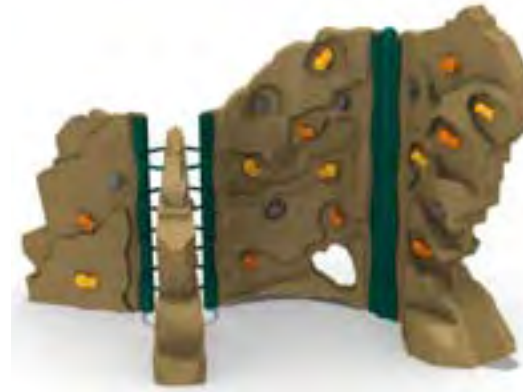

PSS-900-EN RockBlocks®

SALE

SAVE
15%

$7,986

Valid through 14 August 2009

List: $9,395

**SAVE UP TO
$1,409!**

PLAYWORLD SYSTEMS®
The world needs play.®

Fun-Filled Play Events.....	6
Capacity.....	Up to 12 children ages 2-14
Size.....	3,4m x 2,2m x 2,4m
Use Zone	7,3m x 6m
Weight.....	290kg
Installation Time.....	8 hours

Shown with the following color combinations:	
Posts.....	Forest Green
Plastics	Brownstone

**PLUS 1
FREE ITEM!**
See section A
on the back
cover for details.