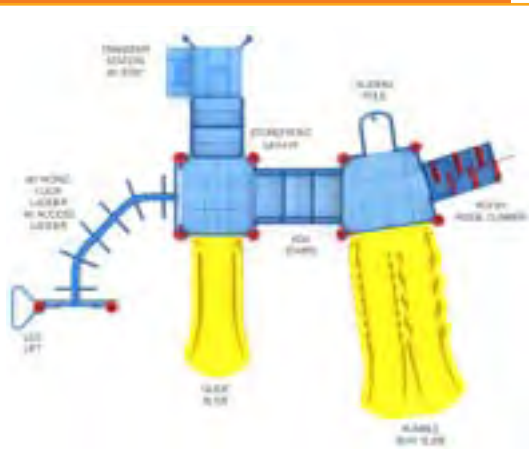

PSS-903-EN Challengers®

SALE

SAVE 15% | **\$14,766**
Valid through 14 August 2009

List: 17,372

SAVE \$2,606!

Fun-Filled Play Events.....	8	Shown with the following color combinations:	
Capacity.....	Up to 25 children ages 2-14	Components	Blue
Size.....	6,4m x 4,6m x 3,3m	Posts.....	Red
Use Zone	9,6m x 8,3m	Eco-Armor.....	Blue
Weight.....	739kg	Plastics	Yellow
Installation Time	31 hours		