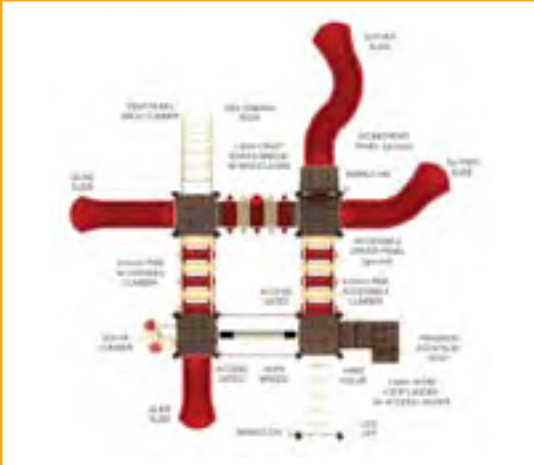

SAVE \$6,988!

SALE

SAVE **\$39,597**
15% Valid through 14 August 2009

List: \$46,585

Fun-Filled Play Events.....	16	Shown with the following color combinations:	
Capacity.....	Up to 47 children ages 2-14	Components.....	Beige
Size.....	8,5m x 9,7m x 3,5m	Posts.....	Black
Use Zone.....	12,6m x 13,7m	Eco-Armor.....	Brown
Weight.....	1 282kg	Plastics.....	Beige & Red
Installation Time.....	54 hours	Rope.....	Red