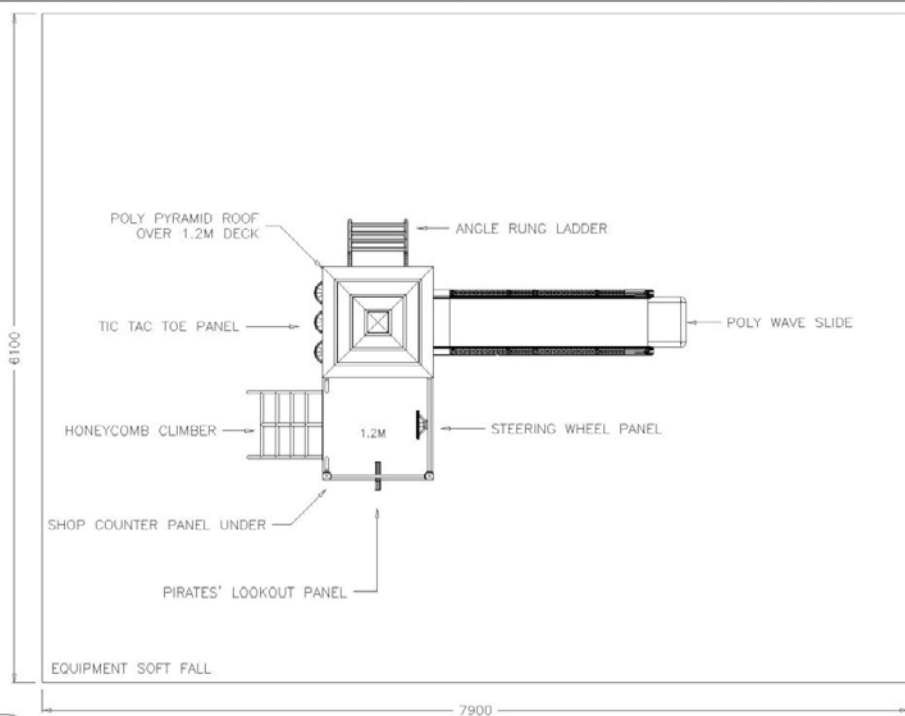

LIB-027

LEFT SIDE VIEW

MADE IN AUSTRALIA

AUSTRALIAN OWNED

FRONT VIEW

EQUIPMENT SIZE: 2.4X4.0 M  
 AND WITH SOFT FALL: 6.1X7.9 M  
 SOFT FALL PERIMETER: 28.0 M

PLAYGROUND EQUIPMENT - PLAN VIEW

DWG No: LIB-027