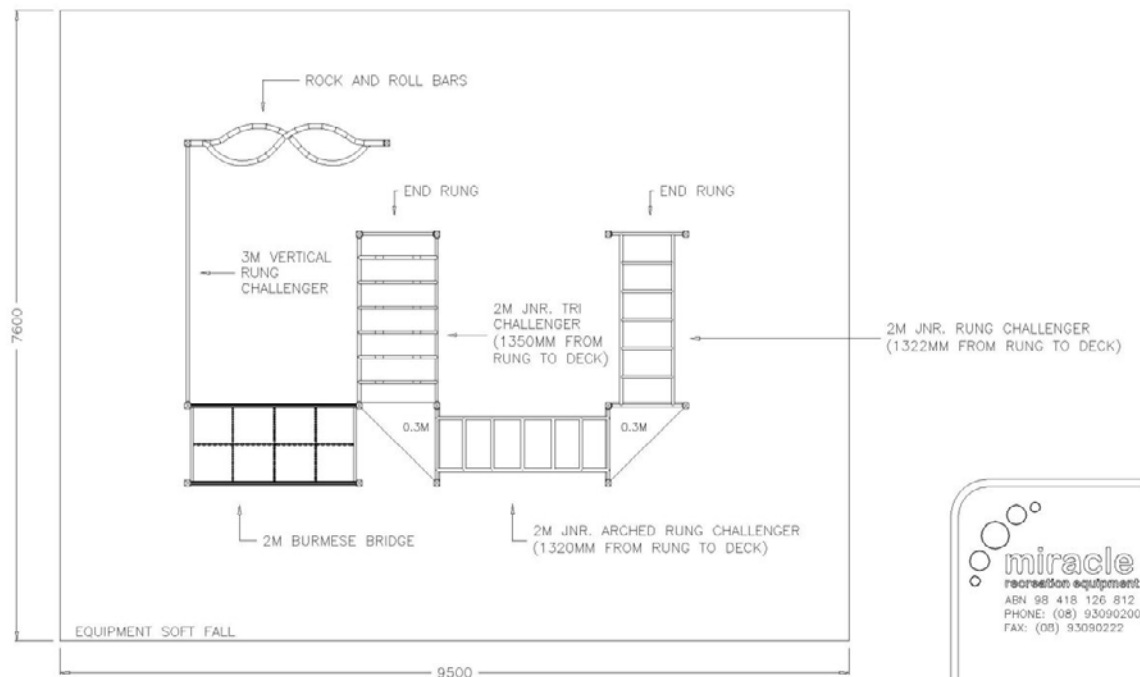

LIB-029

LEFT SIDE VIEW

MADE IN AUSTRALIA

AUSTRALIAN OWNED

FRONT VIEW

EQUIPMENT SIZE: 4.4X6.1 M
 AND WITH SOFT FALL: 7.6X9.5 M
 SOFT FALL PERIMETER: 34.2 M

PLAYGROUND EQUIPMENT - PERSPECTIVE VIEW

miracle
 recreation equipment
 ABN 98 418 126 812
 PHONE: (08) 93090200
 FAX: (08) 93090222

DWG No: LIB-029

DRN BY: RENE LEHNER
 DATE: 25/01/06
 SCALE: N.T.S.