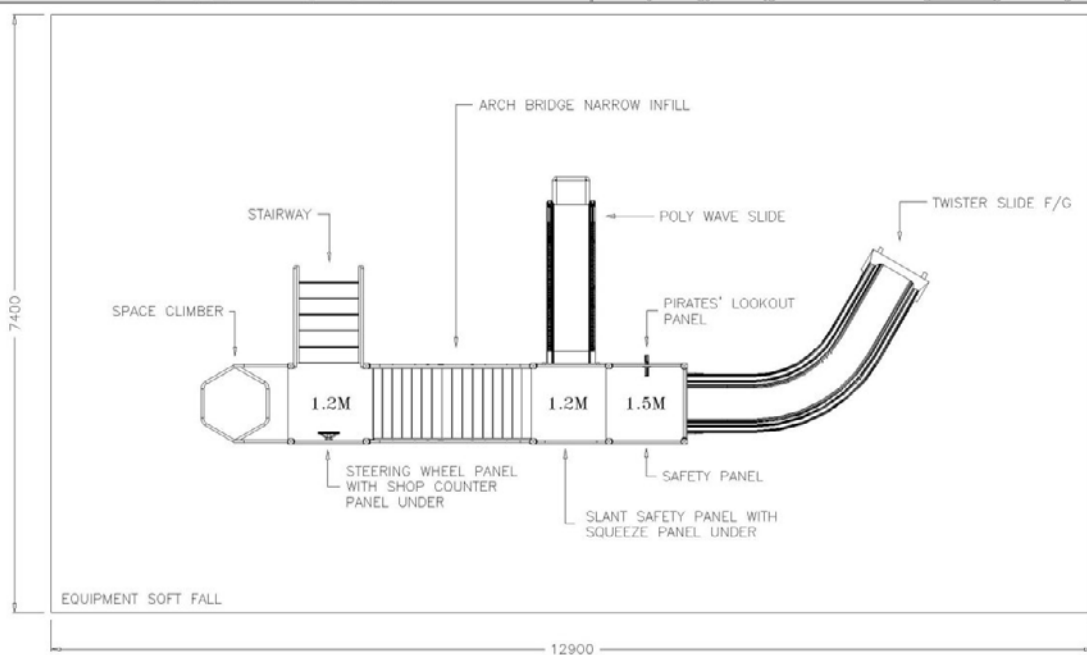

LIB-040

LEFT SIDE VIEW

MADE IN AUSTRALIA

AUSTRALIAN OWNED

FRONT VIEW

EQUIPMENT SIZE: 3.3X9.0 M
 AND WITH SOFT FALL: 7.4X12.9 M
 SOFT FALL PERIMETER: 40.6 M

PLAYGROUND EQUIPMENT - PLAN

DWG No: LIB-040