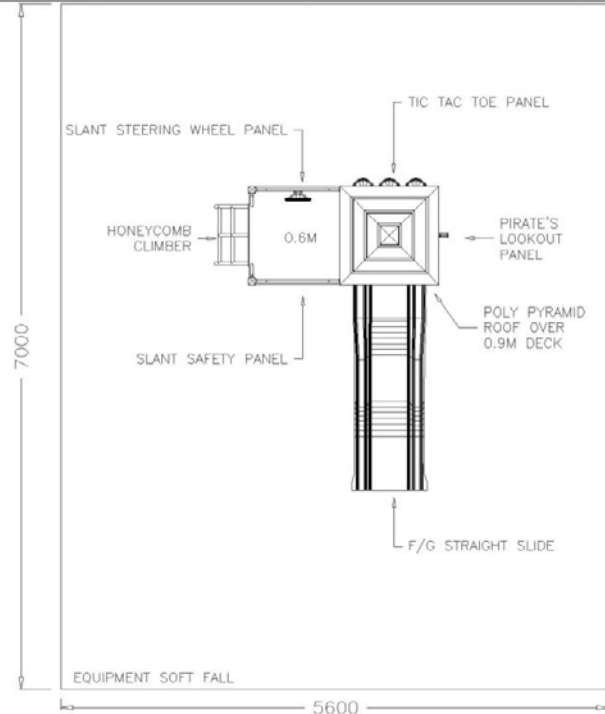

LIB-046

LEFT SIDE VIEW

MADE IN AUSTRALIA

AUSTRALIAN OWNED

FRONT VIEW

EQUIPMENT SIZE: 3.3X2.5 M
 AND WITH SOFT FALL: 7.0X5.8 M
 SOFT FALL PERIMETER: 25.2 M

PLAYGROUND EQUIPMENT - PLAN

miracle
 recreation equipment
 ABN 98 418 126 812
 PHONE: (08) 9493 3806
 FAX: (08) 9493 3094

DWG No: LIB-046

DRN BY: RENE LEHNER
 DATE: 09/02/06
 SCALE: N.T.S.